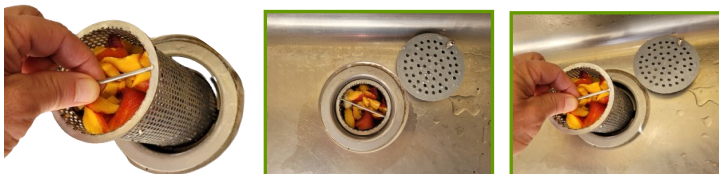

www.earthbio.com
888.855.1925
info@earthbio.com

¹FOG is the wastewater industry term for **Fats, Oils & Grease**

© 2022 All rights reserved. Ecotek LLC

EarthBio
ENVIRONMENTAL